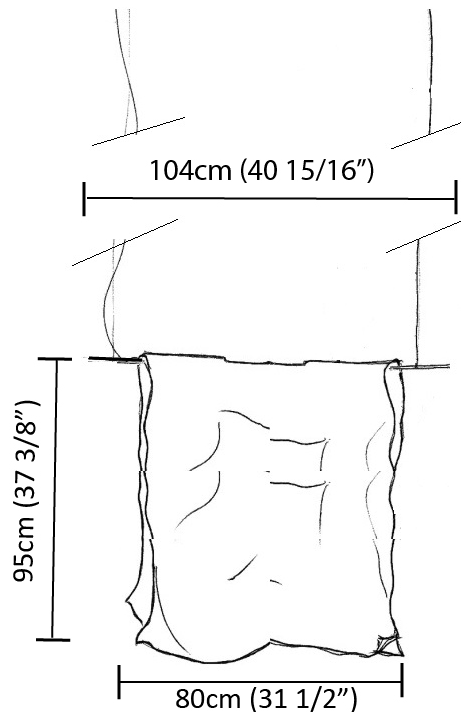

1. To build a product code in our configurator select the specify button on the base model # product page
2. To build a manual product code on this datasheet choose from the options listed below in blue font and add the suffix to the base model #

GENERAL

Series: Stendimi
Partner: Knikerboker
Division: Design
Installation: Suspension
Product Type: Pendant
Mounting Location: Ceiling
Light Distribution: Direct / Indirect

PHYSICAL

Shape: Abstract
Length (mm): 800
Length (in): 31 1/2
Height (mm): 950
Height (in): 37 3/8
Max. Overall Height (mm): 2950
Max. Overall Height (in): 116 1/8
Fixture Finish: EWH / EBK / MAN / COF / PRD / SLF / GLF / CLF / BRL / EWS / EWG / EWC / EWR / EBS / EBG / EBC / EBC / EBB / MAS / MAD / MAC / MAB / COS / CGO / CCL / CBL / PRS / PRG / PRC / PRB
Fixture Material: Metal
Cable Details: 2 Steel Cables 2000mm

ELECTRICAL

Lamp Type: LED
Total Output Wattage (W): 29.4
Dimming: 0-10V Dimming
Driver Included: Yes
Driver Location: Integrated
Driver Type: Constant Voltage - Universal
Driver Class: Class 2
Input Voltage (V): 120 - 277
Output Voltage (V): 24
Upon Request: (Not included - see components) Remote: 0-10Vdc dimming / (Included) Integral Non-dimming 277Vac

LED

Number of LEDs: 8 strips
Color Temperature (°K): 3000
Max. Delivered Lumen (lm): 3240
CRI: >80 CRI
Lamp Life (hrs): 50000

OPTICAL

RATINGS AND CERTIFICATIONS

Certified By: Certified for North American Standards
IP rating: IP20